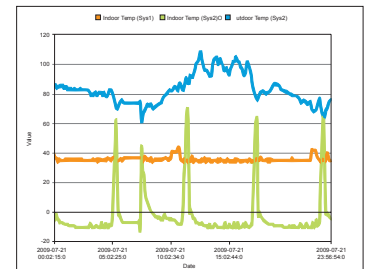

Custom Reports Data Downloads