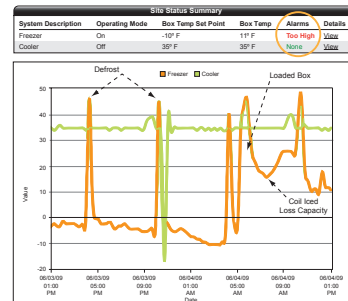

## VALUABLE DATA

### Real Time System Stats

System Configuration					
Freezer #1	Freezer #2	Cooler			
Room Temp Set Point	-10 ° F				
Refrigerant Type	R404				
Defrost Type	Electric				
Defrost Override Time	30 min				
Smart Defrost	Off				
Alarm Low Limit Temp	-15 ° F				
Alarm High Limit Temp	5 ° F				
Alarm Delay Time	60 min				
Clock Display	12/24				
Temp Display Unit	F/C				
Smart Controller I/O Version	3.2				
Smart Controller Main Version	3.2				
Defrost Start Times					
1	2	3	4	5	6
04:00 AM	10:00 AM	04:00 PM	10:00 PM	NA	NA
7	8	9	10	11	12
NA	NA	NA	NA	NA	NA
Evap #1			8 ° F		
Superheat Set Point			8 ° F		
Def Termination Temp			60 ° F		
Software Revision			3		